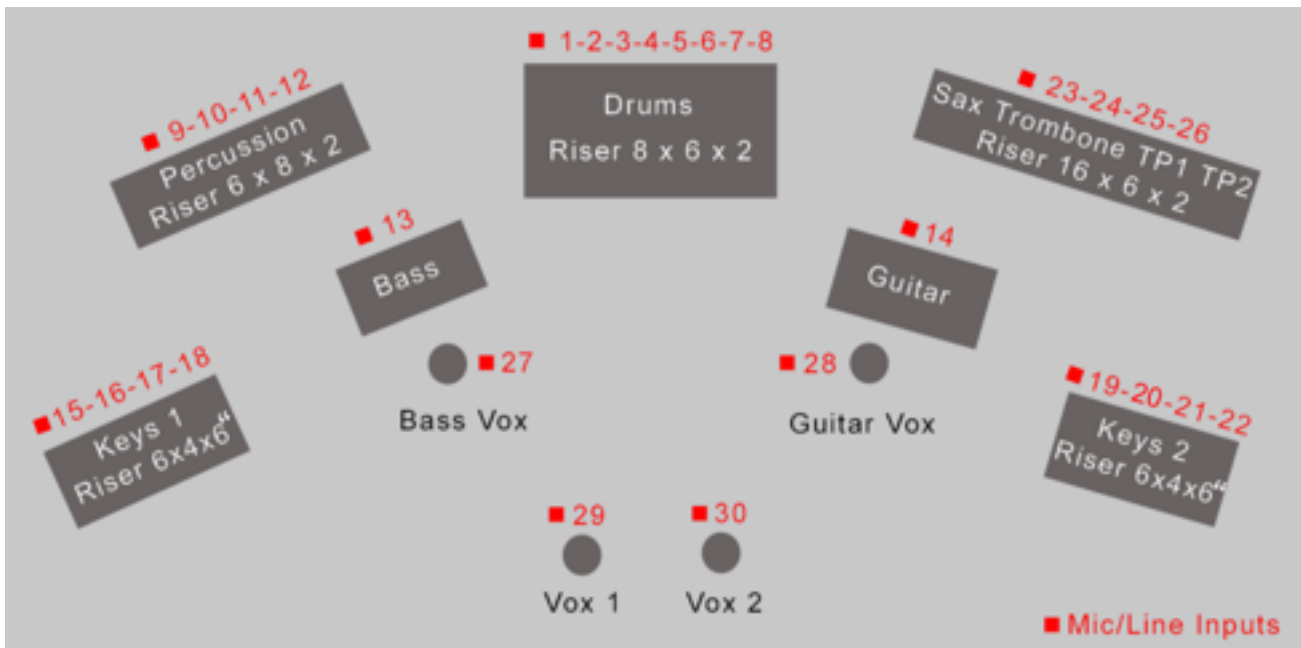

ULTIMATE EARTH WIND & FIRE

1. KICK
2. SNARE
3. HI HAT
4. TOM 1
5. TOM 2
6. FLOOR TOM
7. OVERHEAD
8. OVERHEAD
9. PERCUSSION
10. PERCUSSION
11. PERCUSSION
12. PERCUSSION
13. BASS ACTIVE DI
14. GUITAR
15. KEYBOARD 1 ACTIVE DI
16. KEYBOARD 1 ACTIVE DI
17. KEYBOARD 1
18. KEYBOARD 1
19. KEYBOARD 2 ACTIVE DI
20. KEYBOARD 2 ACTIVE DI
21. KEYBOARD 2
22. KEYBOARD 2
23. SAX
24. TROMBONE
25. TRUMPET 1
26. TRUMPET 2
27. BASS VOCAL
28. GUITAR VOCAL
29. LEAD VOCAL 1
30. LEAD VOCAL 2

DRUMS

PREMIER/YAMAHA/DW/
PEARL OR SIMILAR
KICK 22"
TOMS 12" 14" 16"
SNARES X TWO 14X5.5
CYMBALS
ZILDGIAN OR SABIAN
RIDE 20"
CRASH 16" 17" 18"
HI HATS 14"
STOOL AND STANDS
IRON COBRA DOUBLE KICK
PEDAL

PERCUSSION

3 CONGAS PLUS STAND
PAIR BONGOS PLUS STAND
PAIR TIMBALES PLUS STAND
LP BOX INCLUDING
SHAKERS C'BELLS CHIMES
TAMBOURINE ETC.

BASS RIG

HARTKE 350 OR SIMILAR
AMP
SWR 1X15 SPEAKER
SWR 4X10 SPEAKER
GUITAR LEADS

KEYS 1

ROLAND RD-700NX
OR
ROLAND JUNO / NORD
STAGE.
ADJUSTABLE KEYBOARD
STAND, SUSTAIN PEDAL AND
STOOL.

KEYS 2

KORG KRONOS 88
KORG DS1-H SUSTAIN
PEDAL
KORG XVP-20 VOLUME
PEDAL
STEREO JACK LEAD
MONO JACK LEAD X2
KEYBOARD STAND
STOOL